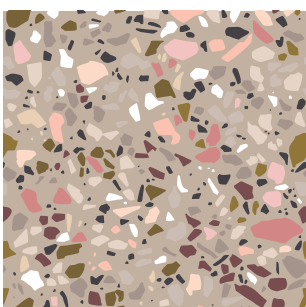

OUR PRODUCTS RANGE

Lilac - 101

Lemon - 102

Peach - 103

White - 104

Olive - 105

Pink - 106

Aqua - 107

Pista - 108

T-Green - 109

Pearl - 110

Rose - 111

Graffto - 112

TERRAZZO: GRANDEZZA

Grandezza is the largest size of Terrazzo tiles made by Bharat Floorings. Grandezza tiles are available in 30cm x 60cm as well as 2x2 ft. It's recommended to take Terrazzo Grandezza in larger chip sizes - i.e. T2 size and above, for better bonding of the cement. Terrazzo Grandezza has a range of 30 background colours, and a wide variety of chips and chip sizes with which to play.

Terrazzo Grandezza™
(60cm x 30cm) in Dark Blue and Sicilia form a lovely striped pattern at a Villa in Goa.

Terrazzo Grandezza™
(60cm x 30cm) in Dark Blue and Sicilia form a lovely striped pattern at a Villa in Goa.