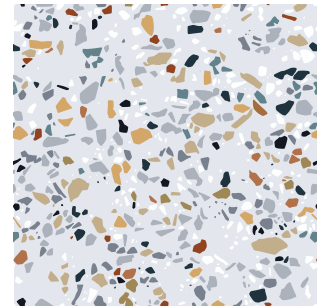

OUR PRODUCTS RANGE

Lilac - 101

Lemon - 102

Peach - 103

White - 104

Olive - 105

Pink - 106

Aqua - 107

Pista - 108

T-Green - 109

Pearl - 110

Rose - 111

Graffto - 112

TERRAZZO: GRANDEZZA

Grandezza is the largest size of Terrazzo tiles made by Bharat Floorings. Grandezza tiles are available in 30cm x 60cm as well as 2x2 ft. It's recommended to take Terrazzo Grandezza in larger chip sizes - i.e. T2 size and above, for better bonding of the cement. Terrazzo Grandezza has a range of 30 background colours, and a wide variety of chips and chip sizes with which to play.