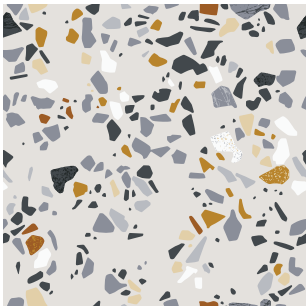

OUR PRODUCTS RANGE

Lilac - 101

Lemon - 102

Peach - 103

White - 104

Olive - 105

Pink - 106

Aqua - 107

Pista - 108

T-Green - 109

Pearl - 110

Rose - 111

Graffto - 112

TERRAZZO: GRANDEZZA

Grandezza is the largest size of Terrazzo tiles made by Bharat Floorings. Grandezza tiles are available in 30cm x 60cm as well as 2x2 ft. It's recommended to take Terrazzo Grandezza in larger chip sizes - i.e. T2 size and above, for better bonding of the cement. Terrazzo Grandezza has a range of 30 background colours, and a wide variety of chips and chip sizes with which to play.