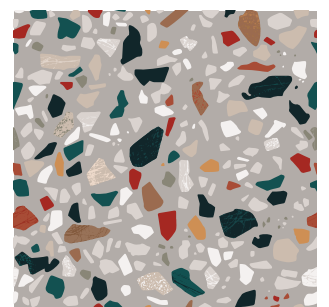

Pista - 108

T-Green - 109

Pearl - 110

Rose - 111

Graffto - 112

TERRAZZO: GRANDEZZA

Grandezza is the largest size of Terrazzo tiles made by Bharat Floorings. Grandezza tiles are available in 30cm x 60cm as well as 2x2 ft. It's recommended to take Terrazzo Grandezza in larger chip sizes - i.e. T2 size and above, for better bonding of the cement. Terrazzo Grandezza has a range of 30 background colours, and a wide variety of chips and chip sizes with which to play.

Terrazzo Grandezza™
(60cm x 30cm) in Dark Blue and Sicilia form a lovely striped pattern at a Villa in Goa.

Terrazzo Grandezza™
(60cm x 30cm) in Dark Blue and Sicilia form a lovely striped pattern at a Villa in Goa.