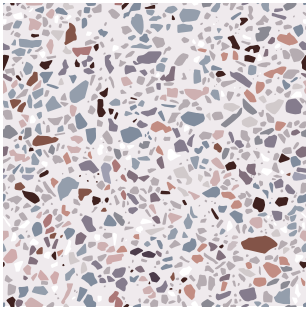

OUR PRODUCTS RANGE

Lilac - 101